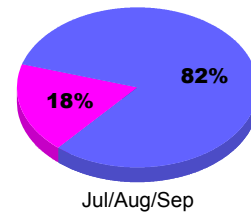

**Membership Results
2012-2013**

**Membership
2011-2012**

Month	Net Memb Goal	Actual New Memb	Actual Dropped Memb	Gain/Loss of Memb	Gain/Loss of Memb
Jul/Aug/Sep		24	-22	2	-2
Totals		24	-22	2	-2

Membership Results 2012-2013

Goal, New, Dropped, Gain/Loss

Comparison of Membership Gain/Loss

Current Year Compared to the Previous Year

Gender Comparison 2012-2013

Jul/Aug/Sep

Male Female