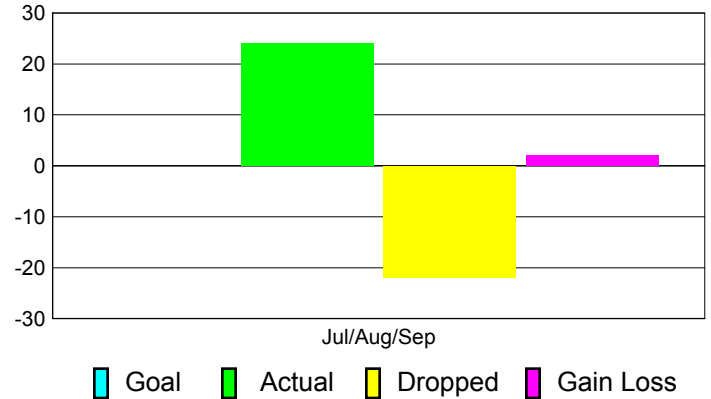

Membership Results 2012-2013

Goal, New, Dropped, Gain/Loss

Comparison of Membership Gain/Loss

Current Year Compared to the Previous Year